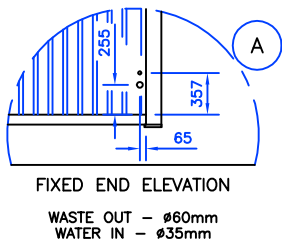

KEY TO SYMBOLS

	Consumer Unit
	Light Switch
	4' Fluorescent Light
	Twin Skt., 1000mm above F.F.F.
	Twin Skt., 300mm above F.F.L.
	3Kw 7Ltr Water Storage Heater
	Convactor Heater c/w Spur

APPROVAL BOX

Customer:
Signature:
Name:
Date: