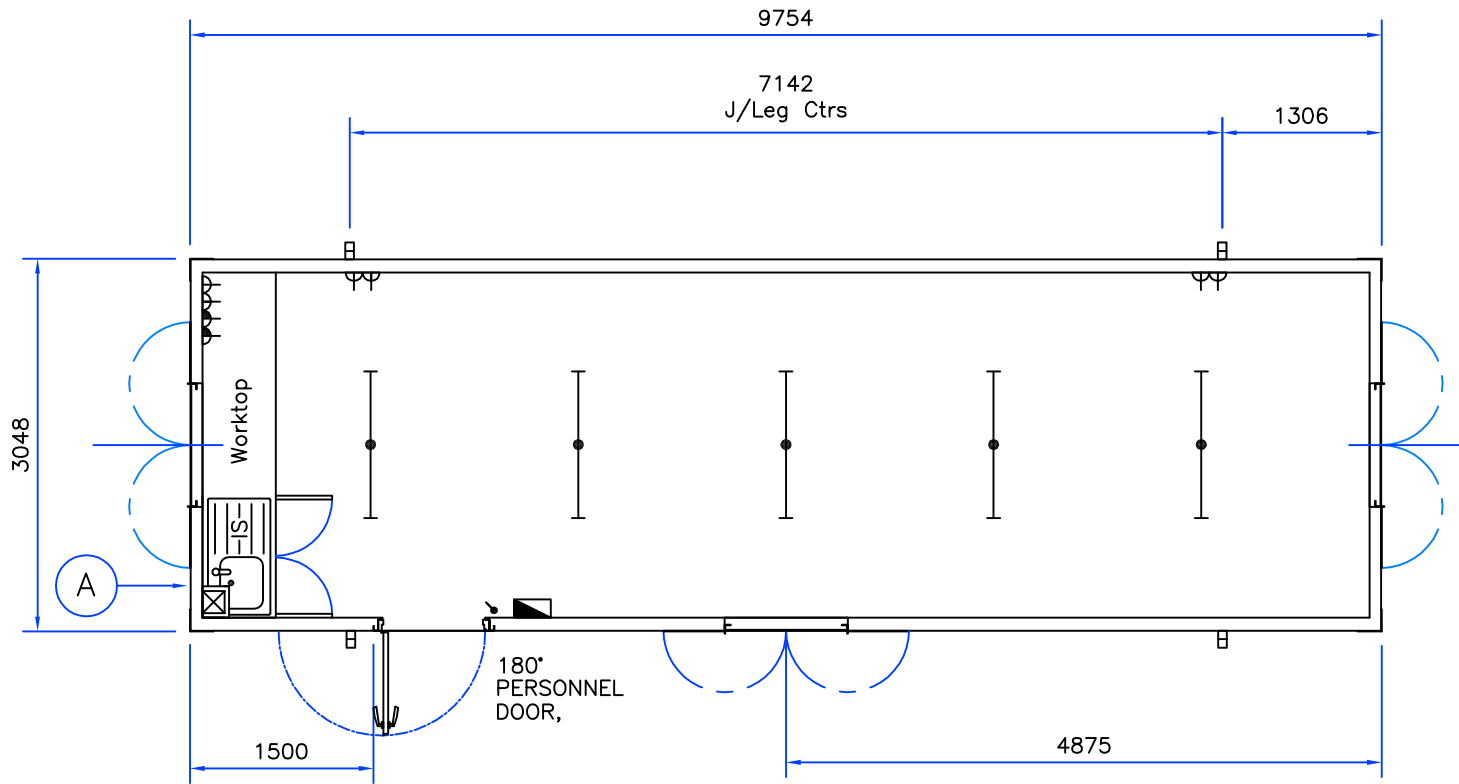

Jacklegs shown for reference only.
Check order prior to manufacture.

LINED USING EGB2001 & INSULATED.
MONO-WHITE CEILING PANELS.
WOODSTAIN TRIM.
'POLYFLOR' FLOORING.

Please Note
3'x3' Single Glazed,
'Ali' Framed Sliding Windows
c/w Secure Steel Shutters

KEY TO SYMBOLS

	Consumer Unit
	Light Switch
	4' Fluorescent Light
	Twin Skt., 1000mm above F.F.F.
	Twin Skt., 300mm above F.F.L.
	3Kw 7Ltr Water Storage Heater
	Convactor Heater c/w Spur

APPROVAL BOX

Customer:
Signature:
Name:
Date:

1	14/5/01	FIRST ISSUE
ISSUE	DATE	DESCRIPTION

TITLE TermSPACE
32'x10' Canteen

DRAWN	PB	DATE	14/5/01	DRG. No. TER_CA3210V02
APPROVED		DATE		
CHECKED				