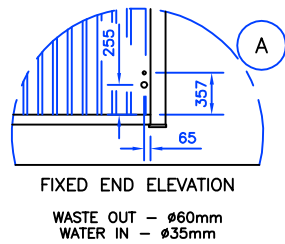

Jacklegs shown for reference only.
Check order prior to manufacture.

LINED USING EGB2001 & INSULATED.
MONO-WHITE CEILING PANELS.
WOODSTAIN TRIM.
'POLYFLOR' FLOORING.

Please Note
3'x3' Single Glazed,
'Ali' Framed Sliding Windows
c/w Secure Steel Shutters

KEY TO SYMBOLS

	Consumer Unit
	Light Switch
	Light Pull-Switch
	4' Fluorescent Light
	Twin Skt., 1000mm above F.F.F.
	Twin Skt., 300mm above F.F.L.
	3Kw 7Ltr Water Storage Heater
	Convactor Heater c/w Spur
	Downflow Heater c/w Spur
	Thermostat/Spur

APPROVAL BOX

Customer:
Signature:
Name:
Date:

1	12/02/08	FIRST ISSUE
ISSUE	DATE	DESCRIPTION

TITLE TermSPACE
32'x10' Canteen/Dryer

DRAWN	JT	DATE	12/02/08	DRG. No. TER_CD3210V03
APPROVED		DATE		
CHECKED