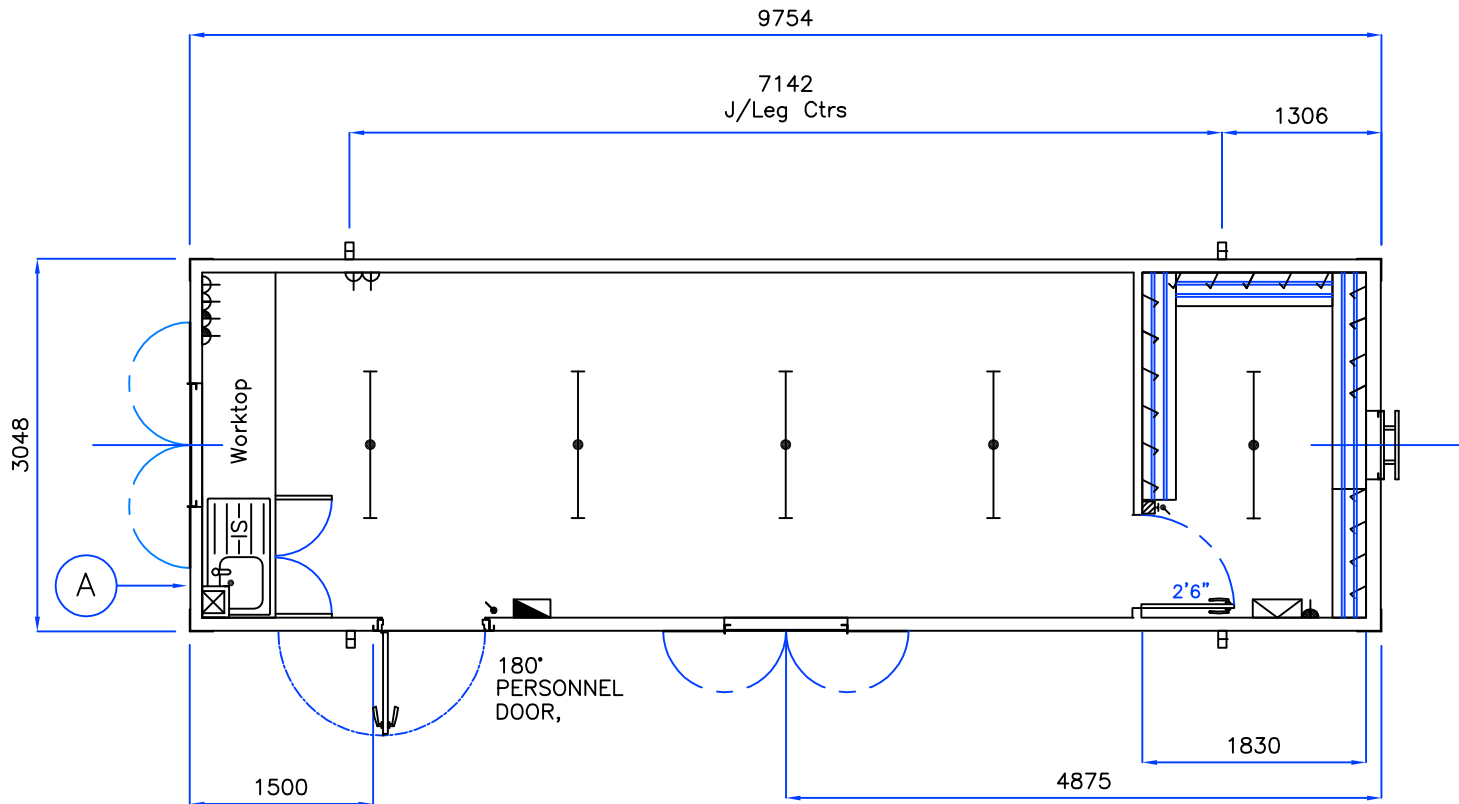

Jacklegs shown for reference only.
Check order prior to manufacture.

LINED USING EGB2001 & INSULATED.
MONO-WHITE CEILING PANELS.
WOODSTAIN TRIM.
'POLYFLOR' FLOORING.

Please Note
3'x3' Single Glazed,
'Ali' Framed Sliding Windows
c/w Secure Steel Shutters

KEY TO SYMBOLS

	Consumer Unit
	Light Switch
	Light Pull-Switch
	4' Fluorescent Light
	Twin Skt., 1000mm above F.F.F.
	Twin Skt., 300mm above F.F.L.
	3Kw 7Ltr Water Storage Heater
	Convactor Heater c/w Spur
	Downflow Heater c/w Spur
	Thermostat/Spur

APPROVAL BOX

Customer:
Signature:
Name:
Date:

1	12/02/08	FIRST ISSUE
ISSUE	DATE	DESCRIPTION

TITLE TermSPACE
32'x10' Canteen/Dryer

DRAWN	JT	DATE	12/02/08	DRG. No. TER_CD3210V03
APPROVED		DATE		
CHECKED				