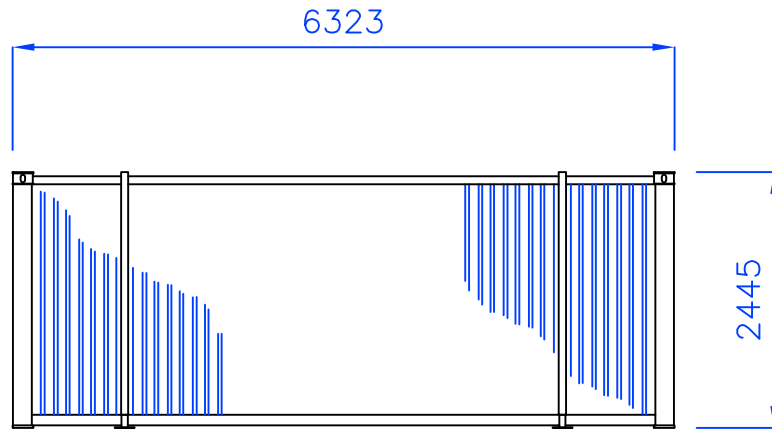

Jacklegs shown for reference only.
Check order prior to manufacture.

'LOCK & LEAVE'
DOUBLE DOORS

DOOR END

SIDE ELEVATION

FIXED END

KEY TO SYMBOLS

APPROVAL BOX

Customer:
Signature:
Name:
Date:

1	14/5/01	FIRST ISSUE
ISSUE	DATE	DESCRIPTION

TITLE Termospace
21'x8' Steelstore

DRAWN	PB	DATE	14/5/01	DRG. No. TER_SS2108V01
APPROVED		DATE		
CHECKED				