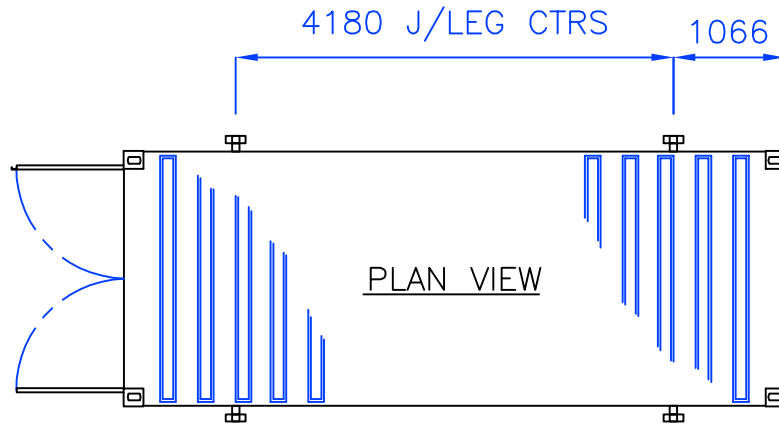

Jacklegs shown for reference only.
Check order prior to manufacture.

'LOCK & LEAVE'
DOUBLE DOORS

DOOR END

SIDE ELEVATION

FIXED END

KEY TO SYMBOLS

APPROVAL BOX

Customer:
Signature:
Name:
Date:

1	14/5/01	FIRST ISSUE
ISSUE	DATE	DESCRIPTION

TITLE Termospace
21'x8' Steelstore

DRAWN	PB	DATE	14/5/01	DRG. No. TER_SS2108V01
APPROVED		DATE		
CHECKED				